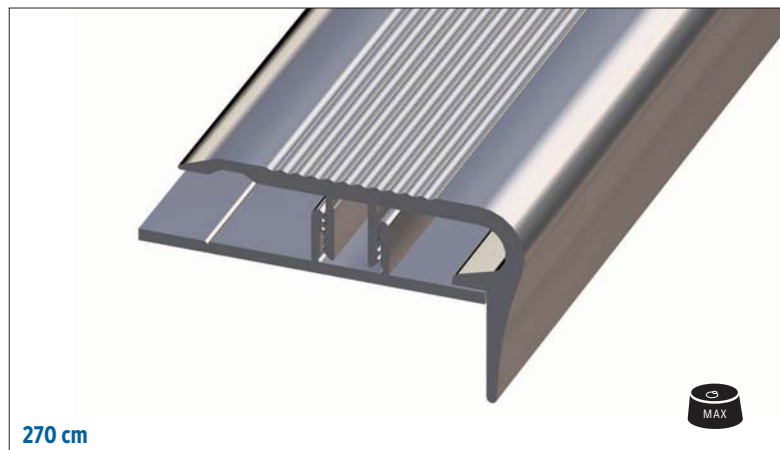

Ref. 70

H: 8 mm

H: 6-10 mm