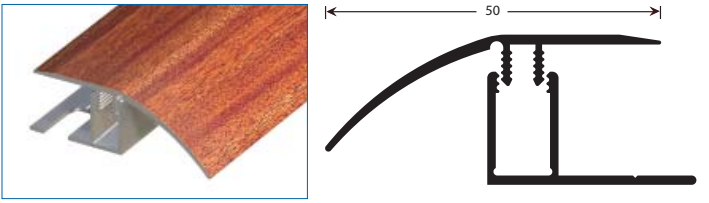

Ref. 59 Transición / Transition-ramp / Transition

parquet

H: 12-17 mm

ALUM. 03	B03592/270
€/u	22,80
ALUM. 25	B25592/270
€/u	25,80
11	B11592/270
40	B40592/270
42	B42592/270
70	B70592/270
72	B72592/270
84	B84592/270
D4	BD4592/270
S5	BS5592/270
S9	BS9592/270
Z3	BZ3592/270
€/u	32,03