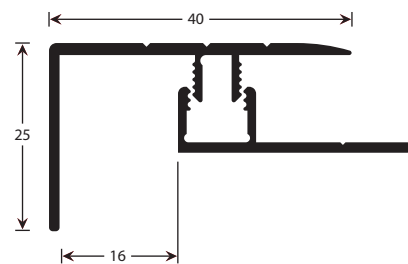

Ref. 61

H: 5-24 mm

H: 5-9 mm

H: 9-13 mm

ALUM. 03	B03611/270	B03614/270
€/u	23,10	23,38
ALUM. 25	B25611/270	B25614/270
€/u	26,06	26,43