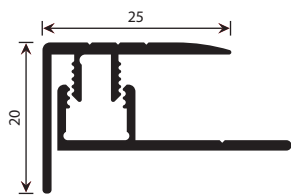

MULTIFIX SYSTEM - SYSTÈME À CLIPSER

aluminio - aluminium - aluminium

Cantoneras de escalera / Stair nosing / Nez de marche

Ref. 55

H: 5-24 mm

H: 5-9 mm

ALUM. 03	B03551/270
€/u	21,45
ALUM. 25	B25551/270
€/u	24,50