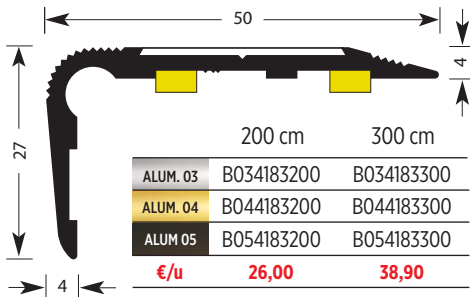

ref 418-3

Incluido
Included
Inclus
No adherido
Non stuck
Pas collé