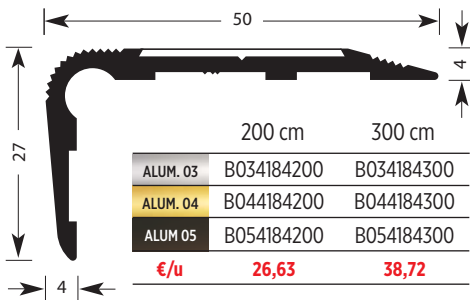

ref 418-4*

Incluido
Included
Inclus
No adherido
Non stuck
Pas collé

	200 cm	300 cm
ALUM. 03	B034184200	B034184300
ALUM. 04	B044184200	B044184300
ALUM. 05	B054184200	B054184300
€/u	26,63	38,72