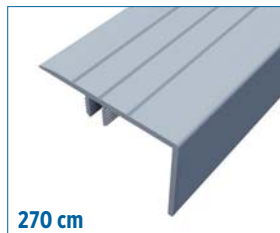

Ref. 61

H: 5-24 mm

H: 5-9 mm

H: 9-13 mm

ALUM. 03	B03611/270	B03614/270
€/u	23,10	23,38
ALUM. 25	B25611/270	B25614/270
€/u	26,06	26,43